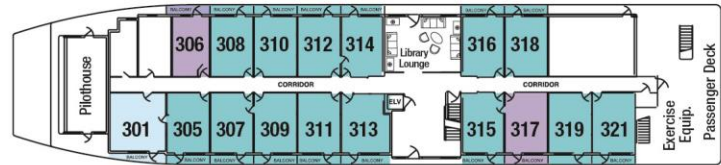

CAROLINA DECK