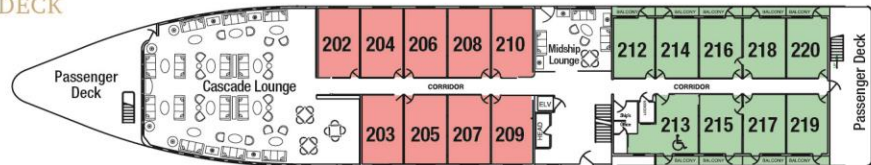

## OBSERVATION DECK

## CAROLINA DECK

## LOUNGE DECK

## MAIN DECK

CATEGORY	DECK	PRIVATE BALCONY/ PICTURE WINDOW	SIZE	BROCHURE CRUISE PRICE*	DISCOUNTED CRUISE PRICE*
Owner's Suite	Carolina Deck	Private Balcony	350 Sq. Ft.	\$6,785	\$6,485
AAC	Carolina Deck	Private Balcony	283 Sq. Ft.	\$5,245	\$4,945
AAL	Lounge Deck	Private Balcony	263 Sq. Ft.	\$5,005	\$4,705
AA	Lounge Deck	Picture Window	258 Sq. Ft.	\$4,215	\$3,915
A	Main Deck	Picture Window	258 Sq. Ft.	\$4,075	\$3,775
Single	Carolina Deck	Private Balcony	248 Sq. Ft.	\$5,780	\$5,180